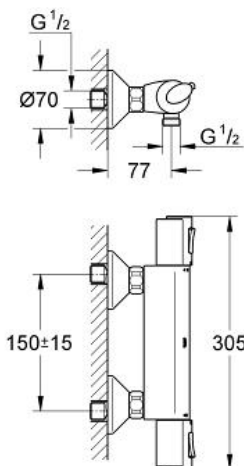

GROHTHERM 1000
Thermostatic shower mixer 1/2"
MODEL # 34143000

Pure Freude
an Wasser

GROHE

Product Description:
GROHTHERM 1000
Thermostatic shower mixer 1/2"

Standard Specification:
wall mounted
GROHE TurboStat compact cartridge with wax thermoelement
integrated mixed water shut off
Carbodur ceramic headpart 1/2", 180°
volume handle with **GROHE EcoButton** (economy button with individually adjustable economy stop)
GROHE SafeStop safety button at 38°C
shower bottom outlet 1/2"
built-in non return valves
dirt strainers
S-unions
protected against backflow
GROHE EcoJoy technology for less water and perfect flow
GROHE StarLight chrome finish